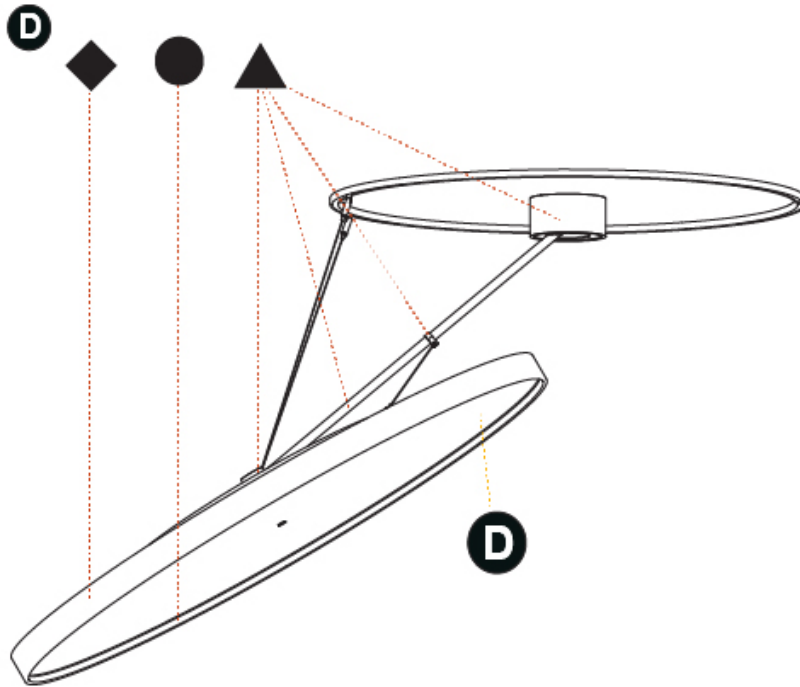

SIGN DIVA DANCER KORONA SUSPENSION

A30883-

PROJECT

TYPE

SPECIFIER

QUANTITY

DATE