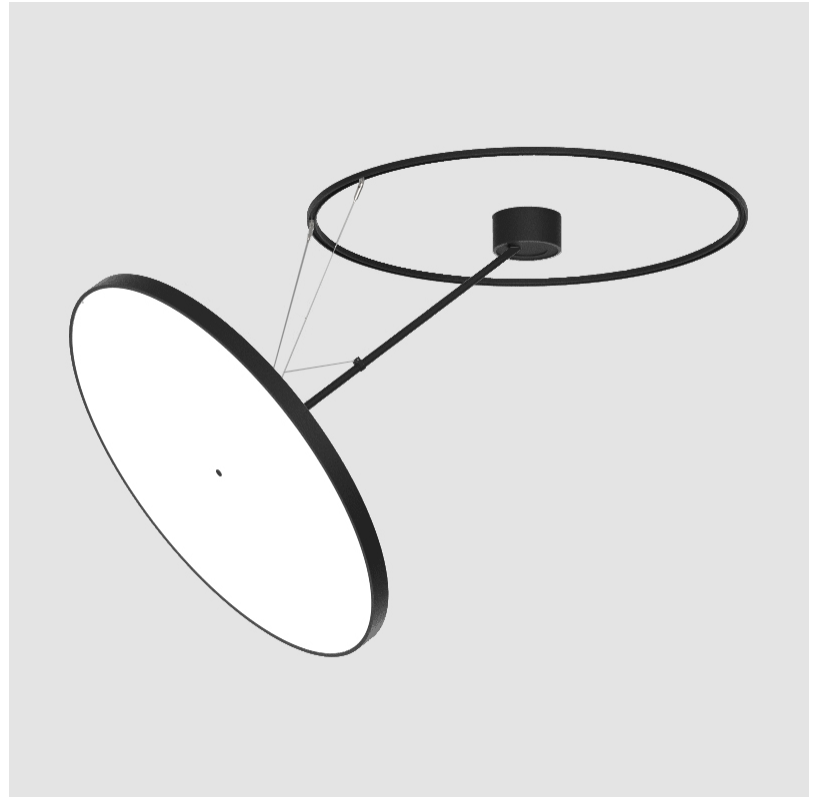

GENERAL

Series: Sign Diva Dancer
Subseries: Sign Diva Dancer
Brand: Prolicht
Division: Architectural
Mounting Type: Suspension
Mounting Location: Ceiling
Subcategory: Pendant

PHYSICAL

Shape: Round
Diameter (mm): 850
Diameter (in): 33 7/16
Height (mm): 870
Height (in): 34 1/4
Light Distribution: Adjustable / Direct
Weight (kg): 9.8
Weight (lbs): 21.56
Diffuser: PMMA - Opal / Micro-Prism / Sparkling Secret / Vintage Industrial
Fixture Finish: SSR / BKV / CWI / CRY / HAB / LAG / UFT / ITA / RUA / RUR / MIC / FTG / MYG / TWT / LOD / PUS / FRO / FUP / KIA / POP / BLS / SPG / MEY / GOH / GUM / CHC / COM / ABZ / JAG / OBR / MOS / ROR
Fixture Material: Extruded Aluminum / Steel

ELECTRICAL

Lamp Type: LED (Zhaga Standard)
Input Wattage (W): 96.8
Total Output Wattage (W): 76.8
Dimming: Tri-Mode (Non-Dimming and Phase Dimming (120Vac only) and 0-10V Dimming)
Driver Included: Yes
Driver Location: Integrated
Driver Type: Constant Current - Universal
Driver Class: Class 2
Input Voltage (V): 120 - 277
Constant Current (MA): 600

LED

Color Temperature (°K): 3000 / 3500 / 4000
Max. Delivered Lumen (lm): 11160 / 11388 / 11620
CRI: >90 CRI
Lamp Life (hrs): 50000

OPTICAL

Adjustability: Rotational Canopy 170°; Tilting Canopy ±50°; Tilting Head ±90°

RATINGS AND CERTIFICATIONS

Certified By: Certified for North American Standards
IP rating: IP20