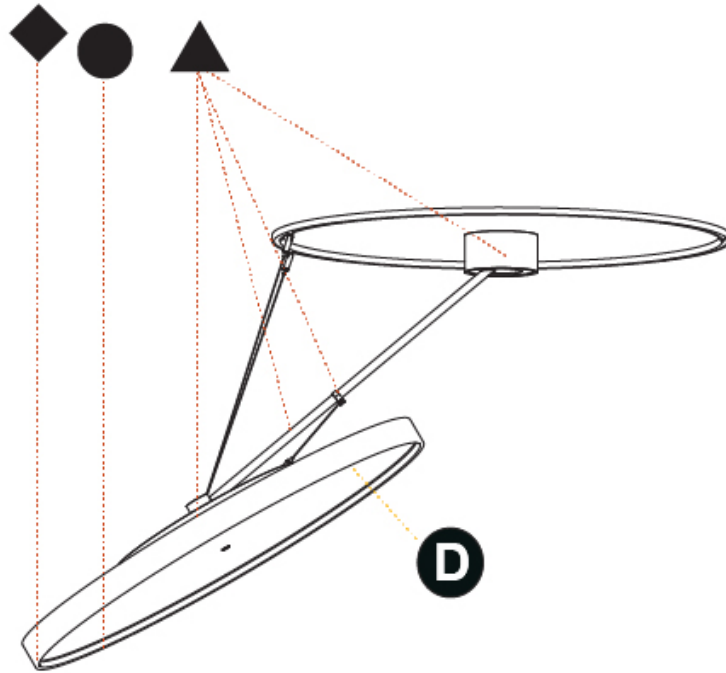

SIGN DIVA DANCER KORONA SUSPENSION

A30881-

PROJECT

TYPE

SPECIFIER

QUANTITY

DATE

A