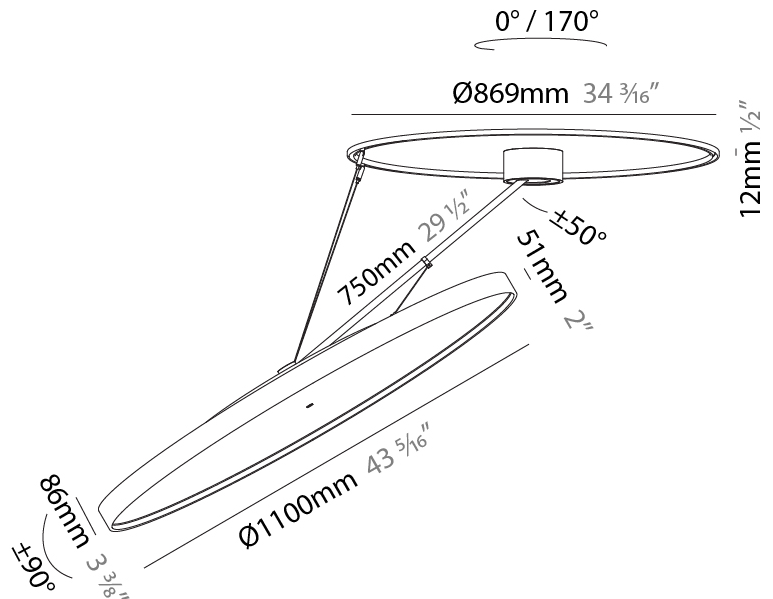

GENERAL

Series: Sign Diva Dancer
Subseries: Sign Diva Dancer Korona
Brand: Prolicht
Division: Architectural
Mounting Type: Suspension
Mounting Location: Ceiling
Subcategory: Pendant

PHYSICAL

Shape: Round
Diameter (mm): 1100
Diameter (in): 43 ⁵/₁₆
Height (mm): 870
Height (in): 34 ¹/₄
Light Distribution: Adjustable / Direct
Weight (kg): 16.1
Weight (lbs): 35.42
Diffuser: PMMA - Opal / Micro-Prism / Sparkling Secret / Vintage Industrial
Fixture Finish: SSR / BKV / CWI / CRY / HAB / LAG / UFT / ITA / RUA / RUR / MIC / FTG / MYG / TWT / LOD / PUS / FRO / FUP / KIA / POP / BLS / SPG / MEY / GOH / GUM / CHC / COM / ABZ / JAG / OBR / MOS / ROR
Fixture Material: Extruded Aluminum / Steel

ELECTRICAL

Lamp Type: LED (Zhaga Standard)
Input Wattage (W): 169.4
Total Output Wattage (W): 135
Dimming: Tri-Mode (Non-Dimming and Phase Dimming (120Vac only) and 0-10V Dimming)
Driver Included: Yes
Driver Location: Integrated
Driver Type: Constant Current - Universal
Driver Class: Class 2
Input Voltage (V): 120 - 277
Constant Current (MA): 350

LED

Color Temperature (°K): 2700 / 3000 / 4000
Max. Delivered Lumen (lm): 19520 / 19933 / 20340
CRI: >90 CRI
Lamp Life (hrs): 50000

OPTICAL

Adjustability: Rotational Canopy 170°; Tilting Canopy ±50°; Tilting Head ±90°

RATINGS AND CERTIFICATIONS

Certified By: Certified for North American Standards
IP rating: IP20