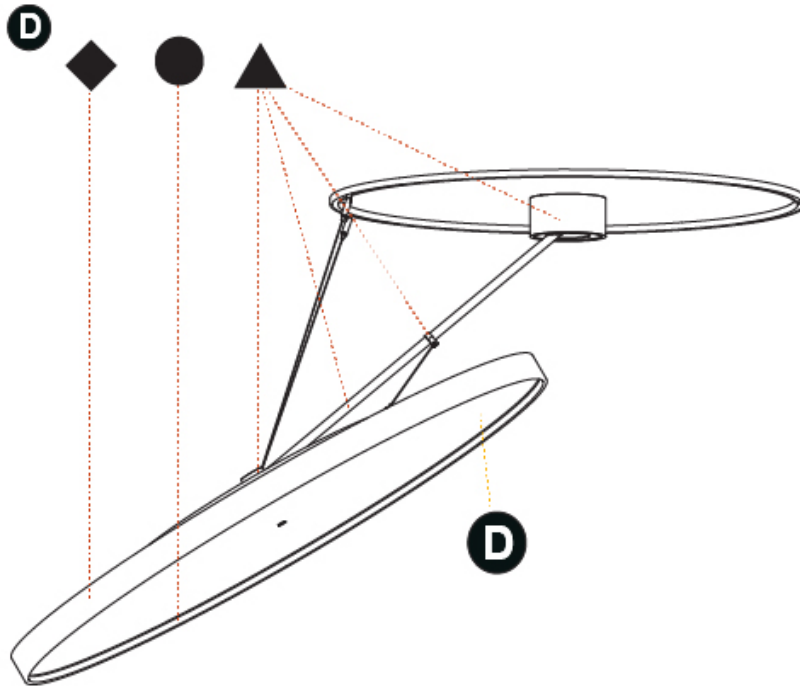

RATINGS AND CERTIFICATIONS

Certified By: Certified for North American Standards
IP rating: IP20

SIGN DIVA DANCER SUSPENSION

A30876-

PROJECT	_____
TYPE	_____
SPECIFIER	_____
QUANTITY	_____
DATE	_____

SIGN DIVA DANCER KORONA SUSPENSION