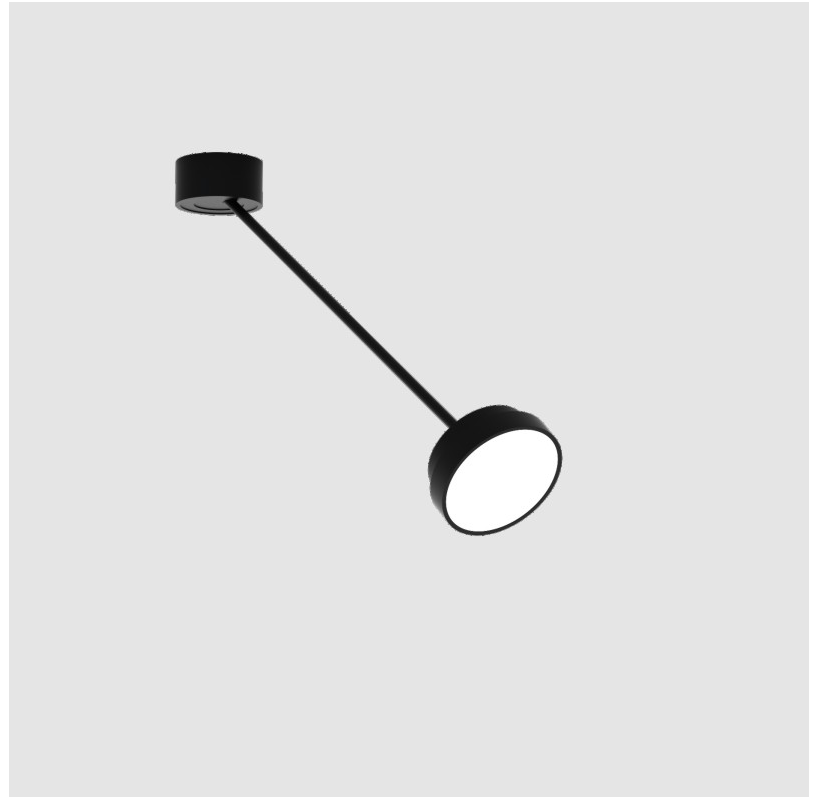

GENERAL

Series: Sign Diva Dancer
Subseries: Sign Diva Dancer Korona
Brand: Prolicht
Division: Architectural
Mounting Type: Suspension
Mounting Location: Ceiling
Subcategory: Pendant

PHYSICAL

Shape: Round
Diameter (mm): 200
Diameter (in): 7 7/8
Height (mm): 870
Depth (mm): 86
Height (in): 34 1/4
Depth (in): 3 3/8
Light Distribution: Adjustable / Direct
Weight (kg): 2.09
Weight (lbs): 4.607
Diffuser: PMMA - Opal / Micro-Prism / Sparkling Secret / Vintage Industrial
Fixture Finish: SSR / BKV / CWI / CRY / HAB / UFT / ITA / RUA / FTG / MYG / LOD / PUS / FRO / FUP / KIA / POP / BLS / SPG / MEY / GOH / GUM / CHC / COM / ABZ / JAG / OBR / MOS / ROR
Fixture Material: Extruded Aluminum / Steel

ELECTRICAL

Lamp Type: LED (Zhaga Standard)
Input Wattage (W): 11
Total Output Wattage (W): 10
Dimming: Tri-Mode (Non-Dimming and Phase Dimming (120Vac only) and 0-10V Dimming)
Driver Included: Yes
Driver Location: Integrated
Driver Type: Constant Current - Universal
Driver Class: Class 2
Input Voltage (V): 120 - 277
Constant Current (MA): 350

LED

Color Temperature (*K): 2700 / 3000 / 3500 / 4000
Max. Delivered Lumen (lm): 860 / 1080 / 1088 / 1110
CRI: >90 CRI
Lamp Life (hrs): 50000

OPTICAL

Adjustability: Rotational Canopy 170°; Tilting Canopy ±50°; Tilting Head ±90°

RATINGS AND CERTIFICATIONS

Certified By: Certified for North American Standards
IP rating: IP20