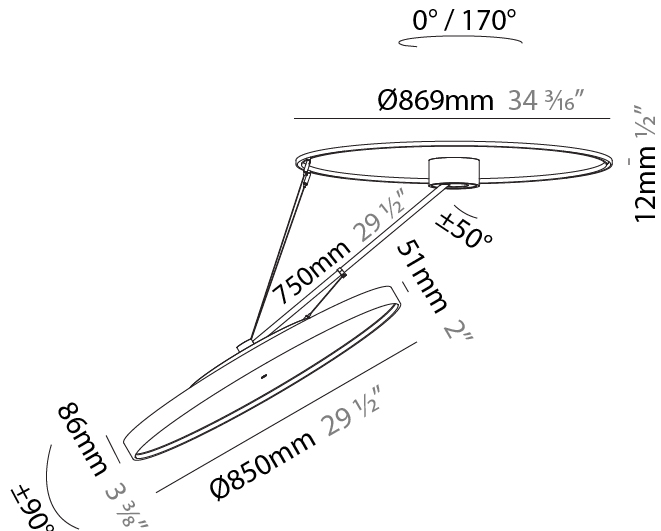

GENERAL

Series: Sign Diva Dancer
Subseries: Sign Diva Dancer
Brand: Prolicht
Division: Architectural
Mounting Type: Suspension
Mounting Location: Ceiling
Subcategory: Pendant

PHYSICAL

Shape: Round
Diameter (mm): 850
Diameter (in): 33 7/16
Height (mm): 870
Height (in): 34 1/4
Light Distribution: Adjustable / Direct
Weight (kg): 9.8
Weight (lbs): 21.56
Diffuser: PMMA - Opal / Micro-Prism / Sparkling Secret / Vintage Industrial
Fixture Finish: SSR / BKV / CWI / CRY / HAB / LAG / UFT / ITA / RUA / RUR / MIC / FTG / MYG / TWT / LOD / PUS / FRO / FUP / KIA / POP / BLS / SPG / MEY / GOH / GUM / CHC / COM / ABZ / JAG / OBR / MOS / ROR
Fixture Material: Extruded Aluminum / Steel

ELECTRICAL

Lamp Type: LED (Zhaga Standard)
Input Wattage (W): 96.8
Total Output Wattage (W): 76.8
Dimming: Tri-Mode (Non-Dimming and Phase Dimming (120Vac only) and 0-10V Dimming)
Driver Included: Yes
Driver Location: Integrated
Driver Type: Constant Current - Universal
Driver Class: Class 2
Input Voltage (V): 120 - 277
Constant Current (MA): 600

LED

Color Temperature (°K): 3000 / 3500 / 4000
Max. Delivered Lumen (lm): 11160 / 11388 / 11620
CRI: >90 CRI
Lamp Life (hrs): 50000

OPTICAL

Adjustability: Rotational Canopy 170°; Tilting Canopy ±50°; Tilting Head ±90°

RATINGS AND CERTIFICATIONS

Certified By: Certified for North American Standards
IP rating: IP20