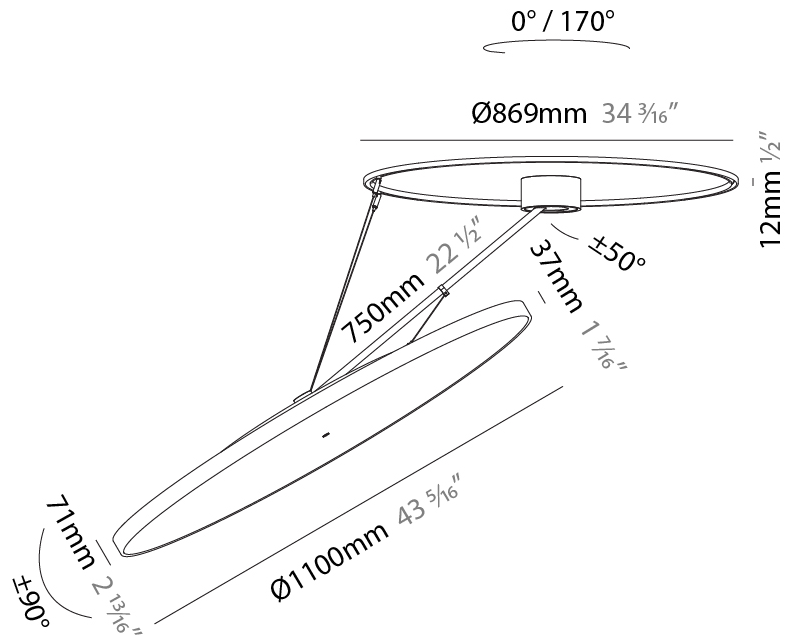

GENERAL

Series: Sign Diva Dancer
Subseries: Sign Diva Dancer
Brand: Prolicht
Division: Architectural
Mounting Type: Suspension
Mounting Location: Ceiling
Subcategory: Pendant

PHYSICAL

Shape: Round
Diameter (mm): 1100
Diameter (in): 43 ⁵/₁₆
Height (mm): 870
Height (in): 34 ¹/₄
Light Distribution: Adjustable / Direct
Weight (kg): 15.8
Weight (lbs): 34.76
Diffuser: PMMA - Opal / Micro-Prism / Sparkling Secret / Vintage Industrial
Fixture Finish: SSR / BKV / CWI / CRY / HAB / LAG / UFT / ITA / RUA / RUR / MIC / FTG / MYG / TWT / LOD / PUS / FRO / FUP / KIA / POP / BLS / SPG / MEY / GOH / GUM / CHC / COM / ABZ / JAG / OBR / MOS / ROR
Fixture Material: Extruded Aluminum / Steel

ELECTRICAL

Lamp Type: LED (Zhaga Standard)
Input Wattage (W): 169.4
Total Output Wattage (W): 135
Dimming: Tri-Mode (Non-Dimming and Phase Dimming (120Vac only) and 0-10V Dimming)
Driver Included: Yes
Driver Location: Integrated
Driver Type: Constant Current - Universal
Driver Class: Class 2
Input Voltage (V): 120 - 277
Constant Current (MA): 600

LED

Color Temperature (°K): 3000 / 3500 / 4000
Max. Delivered Lumen (lm): 19520 / 19933 / 20340
CRI: >90 CRI
Lamp Life (hrs): 50000

OPTICAL

Adjustability: Rotational Canopy 170°; Tilting Canopy ±50°; Tilting Head ±90°

RATINGS AND CERTIFICATIONS

Certified By: Certified for North American Standards
IP rating: IP20