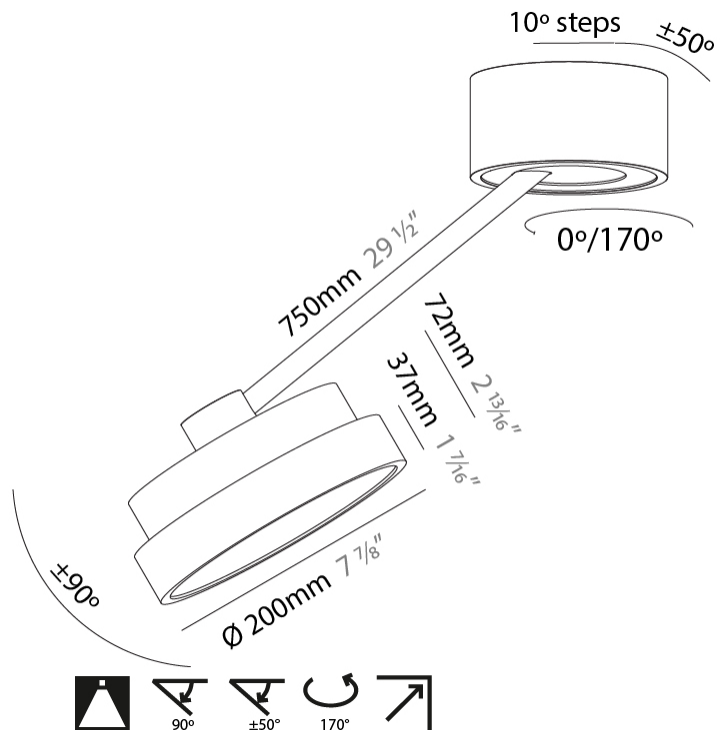

GENERAL

Series: Sign Diva Dancer
Subseries: Sign Diva Dancer Korona
Brand: Prolicht
Division: Architectural
Mounting Type: Suspension
Mounting Location: Ceiling
Subcategory: Pendant

PHYSICAL

Shape: Round
Diameter (mm): 200
Diameter (in): 7 7/8
Height (mm): 870
Depth (mm): 86
Height (in): 34 1/4
Depth (in): 3 3/8
Light Distribution: Adjustable / Direct
Weight (kg): 2.09
Weight (lbs): 4.607
Diffuser: PMMA - Opal / Micro-Prism / Sparkling Secret / Vintage Industrial
Fixture Finish: SSR / BKV / CWI / CRY / HAB / LAG / UFT / ITA / RUA / RUR / MIC / FTG / MYG / TWT / LOD / PUS / FRO / FUP / KIA / POP / BLS / SPG / MEY / GOH / GUM / CHC / COM / ABZ / JAG / OBR / MOS / ROR
Fixture Material: Extruded Aluminum / Steel

ELECTRICAL

Lamp Type: LED (Zhaga Standard)
Input Wattage (W): 11
Total Output Wattage (W): 10
Dimming: Tri-Mode (Non-Dimming and Phase Dimming (120Vac only) and 0-10V Dimming)
Driver Included: Yes
Driver Location: Integrated
Driver Type: Constant Current - Universal
Driver Class: Class 2
Input Voltage (V): 120 - 277
Constant Current (MA): 350

LED

Color Temperature (°K): 2700 / 3000 / 3500 / 4000
Max. Delivered Lumen (lm): 860 / 1080 / 1088 / 1110
CRI: >90 CRI
Lamp Life (hrs): 50000

OPTICAL

Adjustability: Rotational Canopy 170°; Tilting Canopy ±50°; Tilting Head ±90°

RATINGS AND CERTIFICATIONS

Certified By: Certified for North American Standards
IP rating: IP20