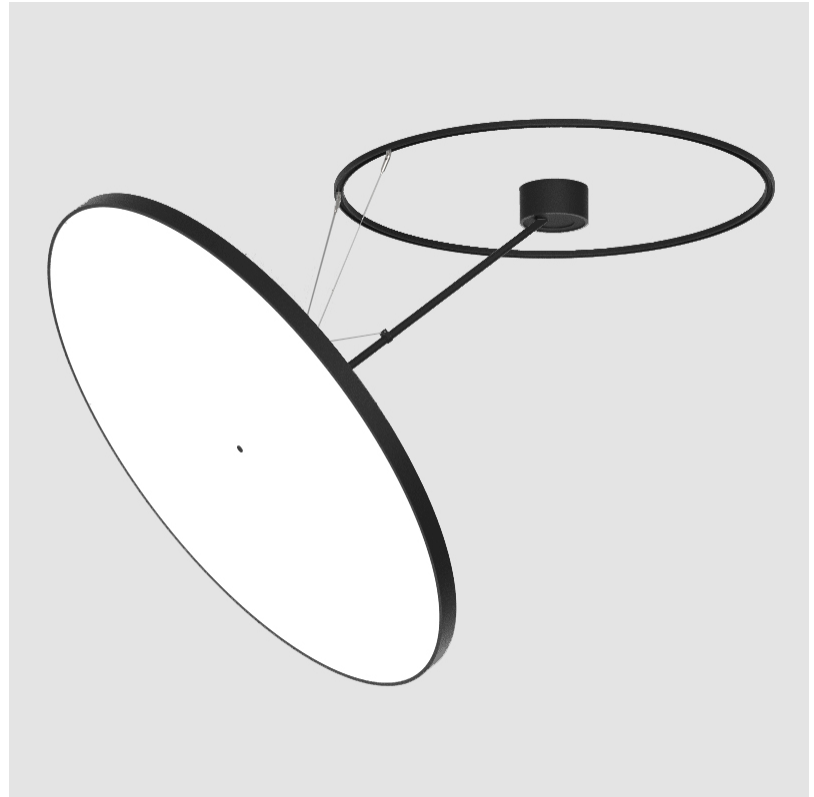

GENERAL

Series: Sign Diva Dancer
Subseries: Sign Diva Dancer
Brand: Prolicht
Division: Architectural
Mounting Type: Suspension
Mounting Location: Ceiling
Subcategory: Pendant

PHYSICAL

Shape: Round
Diameter (mm): 1100
Diameter (in): 43 ⁵/₁₆
Height (mm): 870
Height (in): 34 ¹/₄
Light Distribution: Adjustable / Direct
Weight (kg): 15.8
Weight (lbs): 34.76
Diffuser: PMMA - Opal / Micro-Prism / Sparkling Secret / Vintage Industrial
Fixture Finish: SSR / BKV / CWI / CRY / HAB / LAG / UFT / ITA / RUA / RUR / MIC / FTG / MYG / TWT / LOD / PUS / FRO / FUP / KIA / POP / BLS / SPG / MEY / GOH / GUM / CHC / COM / ABZ / JAG / OBR / MOS / ROR
Fixture Material: Extruded Aluminum / Steel

ELECTRICAL

Lamp Type: LED (Zhaga Standard)
Input Wattage (W): 169.4
Total Output Wattage (W): 135
Dimming: Tri-Mode (Non-Dimming and Phase Dimming (120Vac only) and 0-10V Dimming)
Driver Included: Yes
Driver Location: Integrated
Driver Type: Constant Current - Universal
Driver Class: Class 2
Input Voltage (V): 120 - 277
Constant Current (MA): 600

LED

Color Temperature (°K): 3000 / 3500 / 4000
Max. Delivered Lumen (lm): 19520 / 19933 / 20340
CRI: >90 CRI
Lamp Life (hrs): 50000

OPTICAL

Adjustability: Rotational Canopy 170°; Tilting Canopy ±50°; Tilting Head ±90°

RATINGS AND CERTIFICATIONS

Certified By: Certified for North American Standards
IP rating: IP20