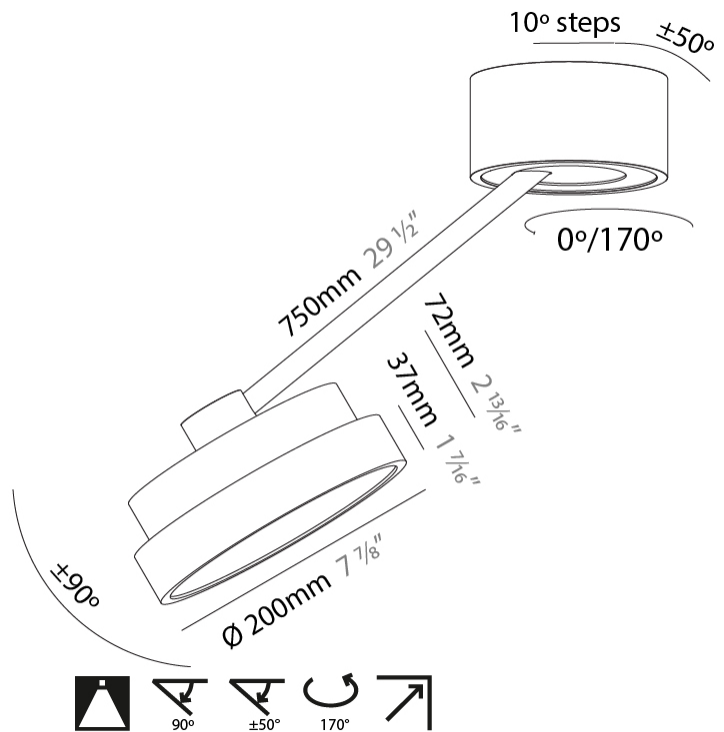

GENERAL

Series: Sign Diva Dancer
Subseries: Sign Diva Dancer Korona
Brand: Prolicht
Division: Architectural
Mounting Type: Suspension
Mounting Location: Ceiling
Subcategory: Pendant

PHYSICAL

Shape: Round
Diameter (mm): 200
Diameter (in): 7 7/8
Height (mm): 870
Depth (mm): 86
Height (in): 34 1/4
Depth (in): 3 3/8
Light Distribution: Adjustable / Direct
Weight (kg): 2.09
Weight (lbs): 4.607
Diffuser: PMMA - Opal / Micro-Prism / Sparkling Secret / Vintage Industrial
Fixture Finish: SSR / BKV / CWI / CRY / HAB / UFT / ITA / RUA / FTG / MYG / LOD / PUS / FRO / FUP / KIA / POP / BLS / SPG / MEY / GOH / GUM / CHC / COM / ABZ / JAG / OBR / MOS / ROR
Fixture Material: Extruded Aluminum / Steel

ELECTRICAL

Lamp Type: LED (Zhaga Standard)
Input Wattage (W): 11
Total Output Wattage (W): 10
Dimming: Tri-Mode (Non-Dimming and Phase Dimming (120Vac only) and 0-10V Dimming)
Driver Included: Yes
Driver Location: Integrated
Driver Type: Constant Current - Universal
Driver Class: Class 2
Input Voltage (V): 120 - 277
Constant Current (MA): 350

LED

Color Temperature (*K): 2700 / 3000 / 3500 / 4000
Max. Delivered Lumen (lm): 860 / 1080 / 1088 / 1110
CRI: >90 CRI
Lamp Life (hrs): 50000

OPTICAL

Adjustability: Rotational Canopy 170°; Tilting Canopy ±50°; Tilting Head ±90°

RATINGS AND CERTIFICATIONS

Certified By: Certified for North American Standards
IP rating: IP20