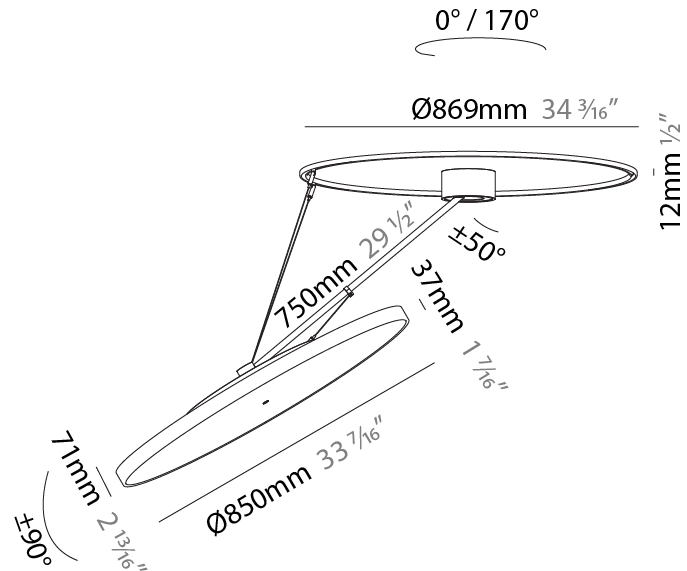

GENERAL

Series: Sign Diva Dancer
Subseries: Sign Diva Dancer Korona
Brand: Prolicht
Division: Architectural
Mounting Type: Suspension
Mounting Location: Ceiling
Subcategory: Pendant

PHYSICAL

Shape: Round
Diameter (mm): 850
Diameter (in): 33 7/16
Height (mm): 870
Height (in): 34 1/4
Light Distribution: Adjustable / Direct
Weight (kg): 10.5
Weight (lbs): 23.1
Diffuser: PMMA - Opal / Micro-Prism / Sparkling Secret / Vintage Industrial
Fixture Finish: SSR / BKV / CWI / CRY / HAB / LAG / UFT / ITA / RUA / RUR / MIC / FTG / MYG / TWT / LOD / PUS / FRO / FUP / KIA / POP / BLS / SPG / MEY / GOH / GUM / CHC / COM / ABZ / JAG / OBR / MOS / ROR
Fixture Material: Extruded Aluminum / Steel

ELECTRICAL

Lamp Type: LED (Zhaga Standard)
Input Wattage (W): 96.8
Total Output Wattage (W): 76.8
Dimming: Tri-Mode (Non-Dimming and Phase Dimming (120Vac only) and 0-10V Dimming)
Driver Included: Yes
Driver Location: Integrated
Driver Type: Constant Current - Universal
Driver Class: Class 2
Input Voltage (V): 120 - 277
Constant Current (MA): 600

LED

Color Temperature (°K): 2700 / 3000 / 4000
Max. Delivered Lumen (lm): 11160 / 11388 / 11620
CRI: >90 CRI
Lamp Life (hrs): 50000

OPTICAL

Adjustability: Rotational Canopy 170°; Tilting Canopy ±50°; Tilting Head ±90°

RATINGS AND CERTIFICATIONS

Certified By: Certified for North American Standards
IP rating: IP20