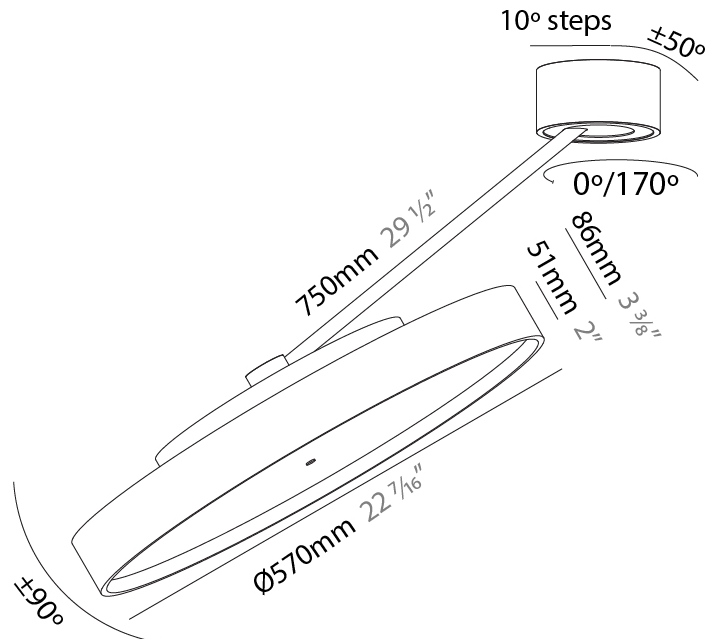

GENERAL

Series: Sign Diva Dancer
Subseries: Sign Diva Dancer Korona
Brand: Prolicht
Division: Architectural
Mounting Type: Suspension
Mounting Location: Ceiling
Subcategory: Pendant

PHYSICAL

Shape: Round
Diameter (mm): 570
Diameter (in): 22 ⁷/₁₆
Height (mm): 870
Depth (mm): 86
Height (in): 34 ¹/₄
Depth (in): 3 ³/₈
Light Distribution: Adjustable / Direct
Weight (kg): 5
Weight (lbs): 11.023
Diffuser: PMMA - Opal / Micro-Prism / Sparkling Secret / Vintage Industrial
Fixture Finish: SSR / BKV / CWI / CRY / HAB / LAG / UFT / ITA / RUA / RUR / MIC / FTG / MYG / TWT / LOD / PUS / FRO / FUP / KIA / POP / BLS / SPG / MEY / GOH / GUM / CHC / COM / ABZ / JAG / OBR / MOS / ROR
Fixture Material: Extruded Aluminum / Steel

ELECTRICAL

Lamp Type: LED (Zhaga Standard)
Input Wattage (W): 52.8
Total Output Wattage (W): 47.52
Dimming: Tri-Mode (Non-Dimming and Phase Dimming (120Vac only) and 0-10V Dimming)
Driver Included: Yes
Driver Location: Integrated
Driver Type: Constant Current - Universal
Driver Class: Class 2
Input Voltage (V): 120 - 277
Constant Current (MA): 350

LED

Color Temperature (*K): 2700 / 3000 / 3500 / 4000
Max. Delivered Lumen (lm): 5060 / 6320 / 6448 / 6580
CRI: >90 CRI
Lamp Life (hrs): 50000

OPTICAL

Adjustability: Rotational Canopy 170°; Tilting Canopy ±50°; Tilting Head ±90°

RATINGS AND CERTIFICATIONS

Certified By: Certified for North American Standards
IP rating: IP20